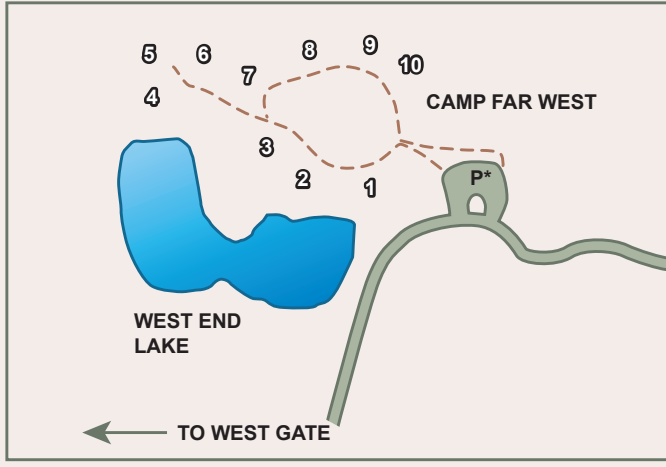

ENSIGN RANCH

3551 Hundley Rd
Cle Elum, WA 98922

* SNS = SLIP N SLIDE
 P = PARKING
 AT = AMPHITHEATER