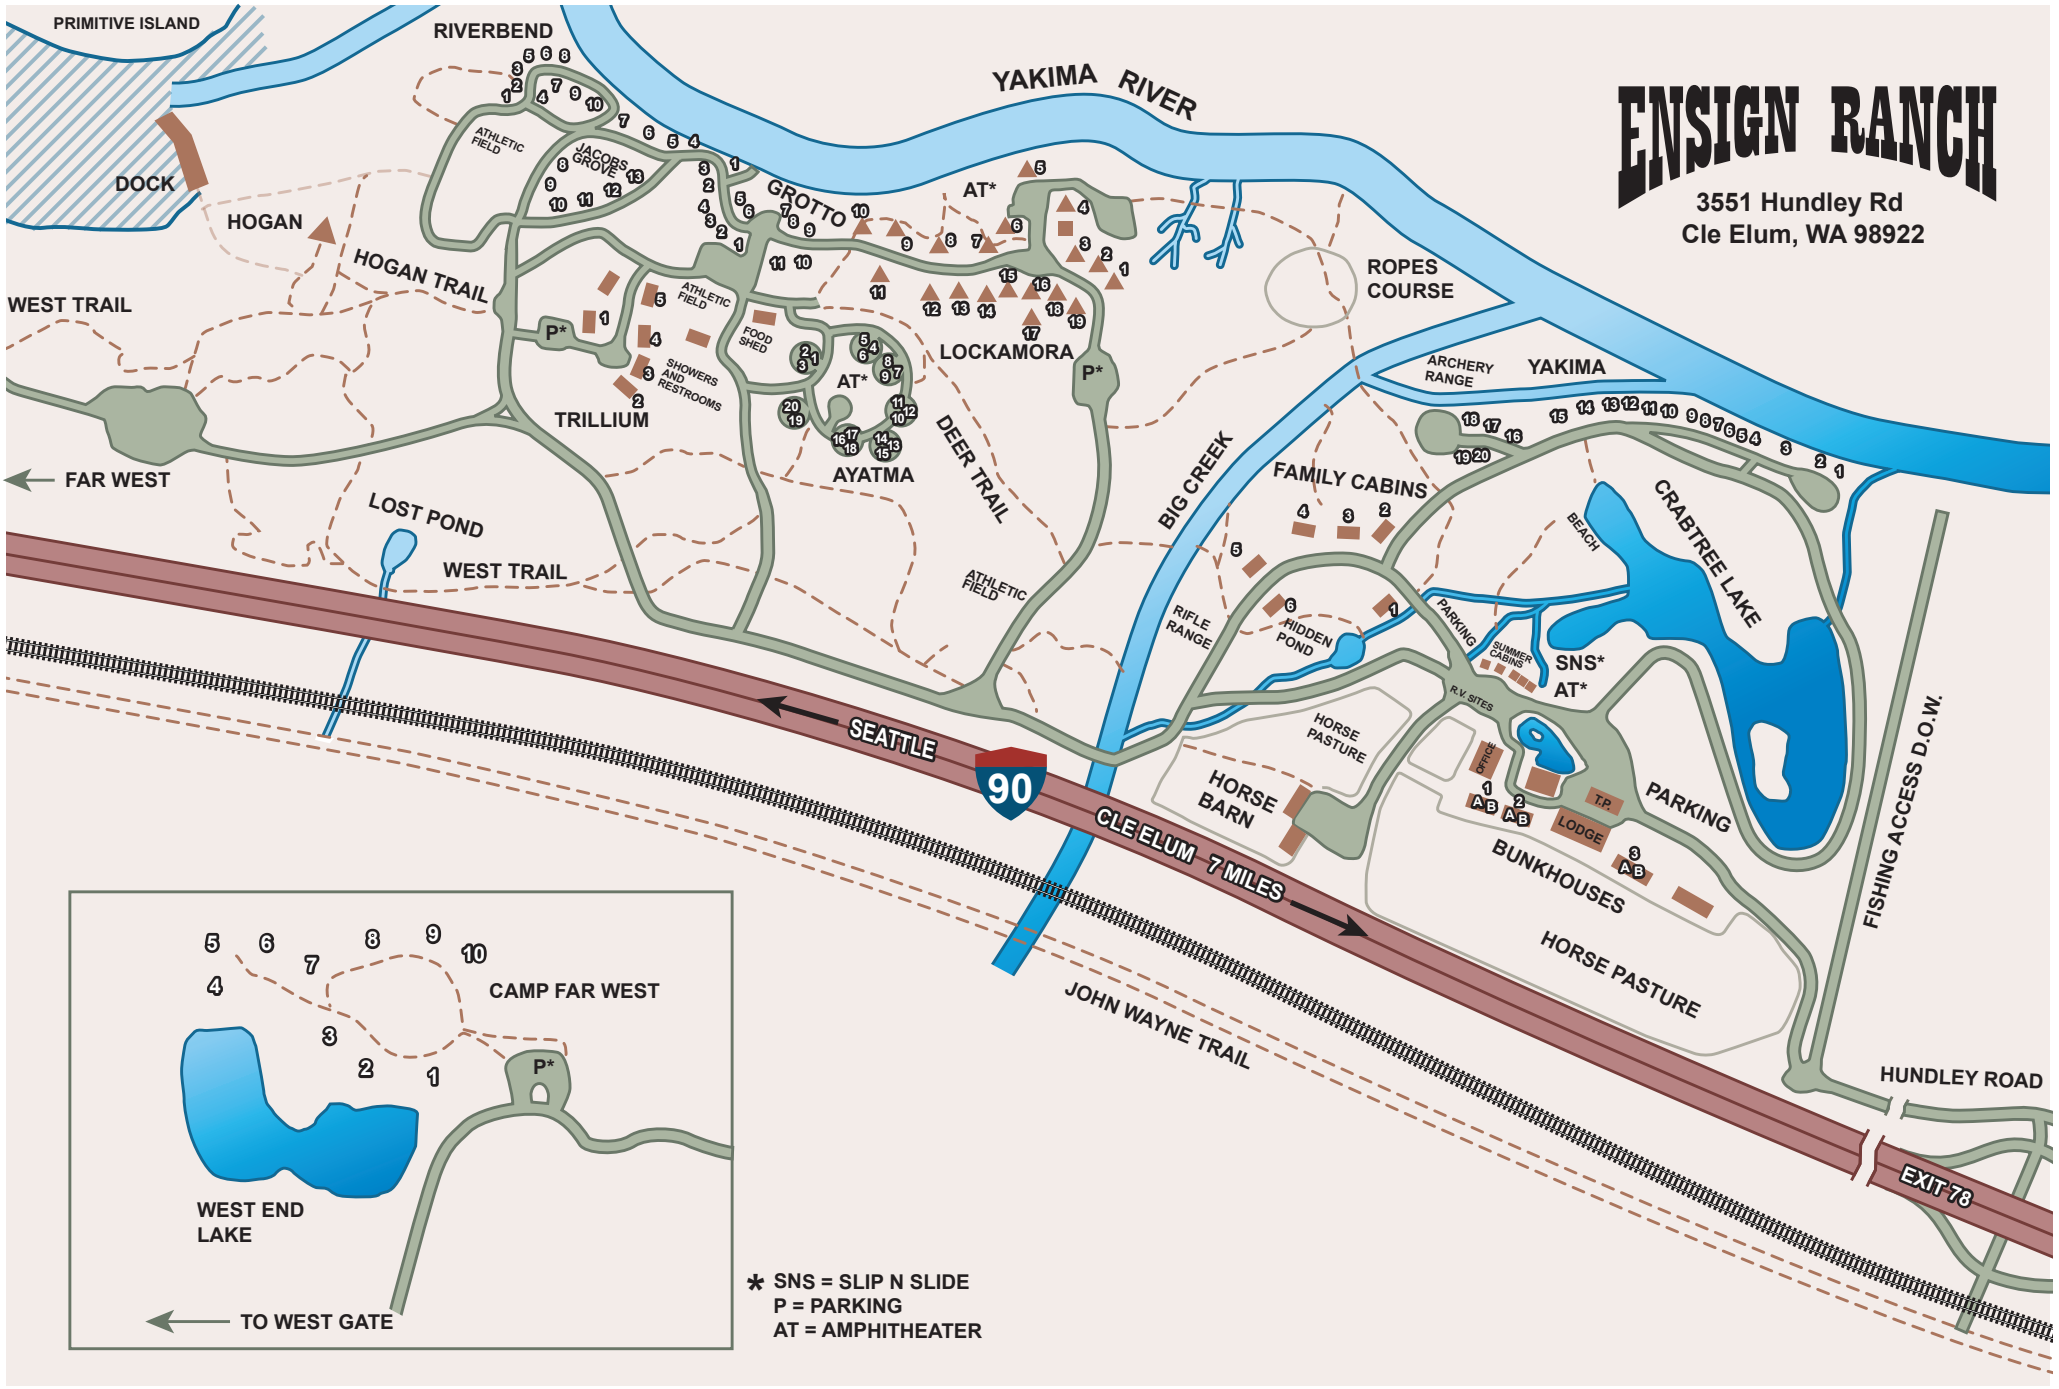

ENSIGN RANCH

3551 Hundley Rd
Cle Elum, WA 98922

* SNS = SLIP N SLIDE
 P = PARKING
 AT = AMPHITHEATER